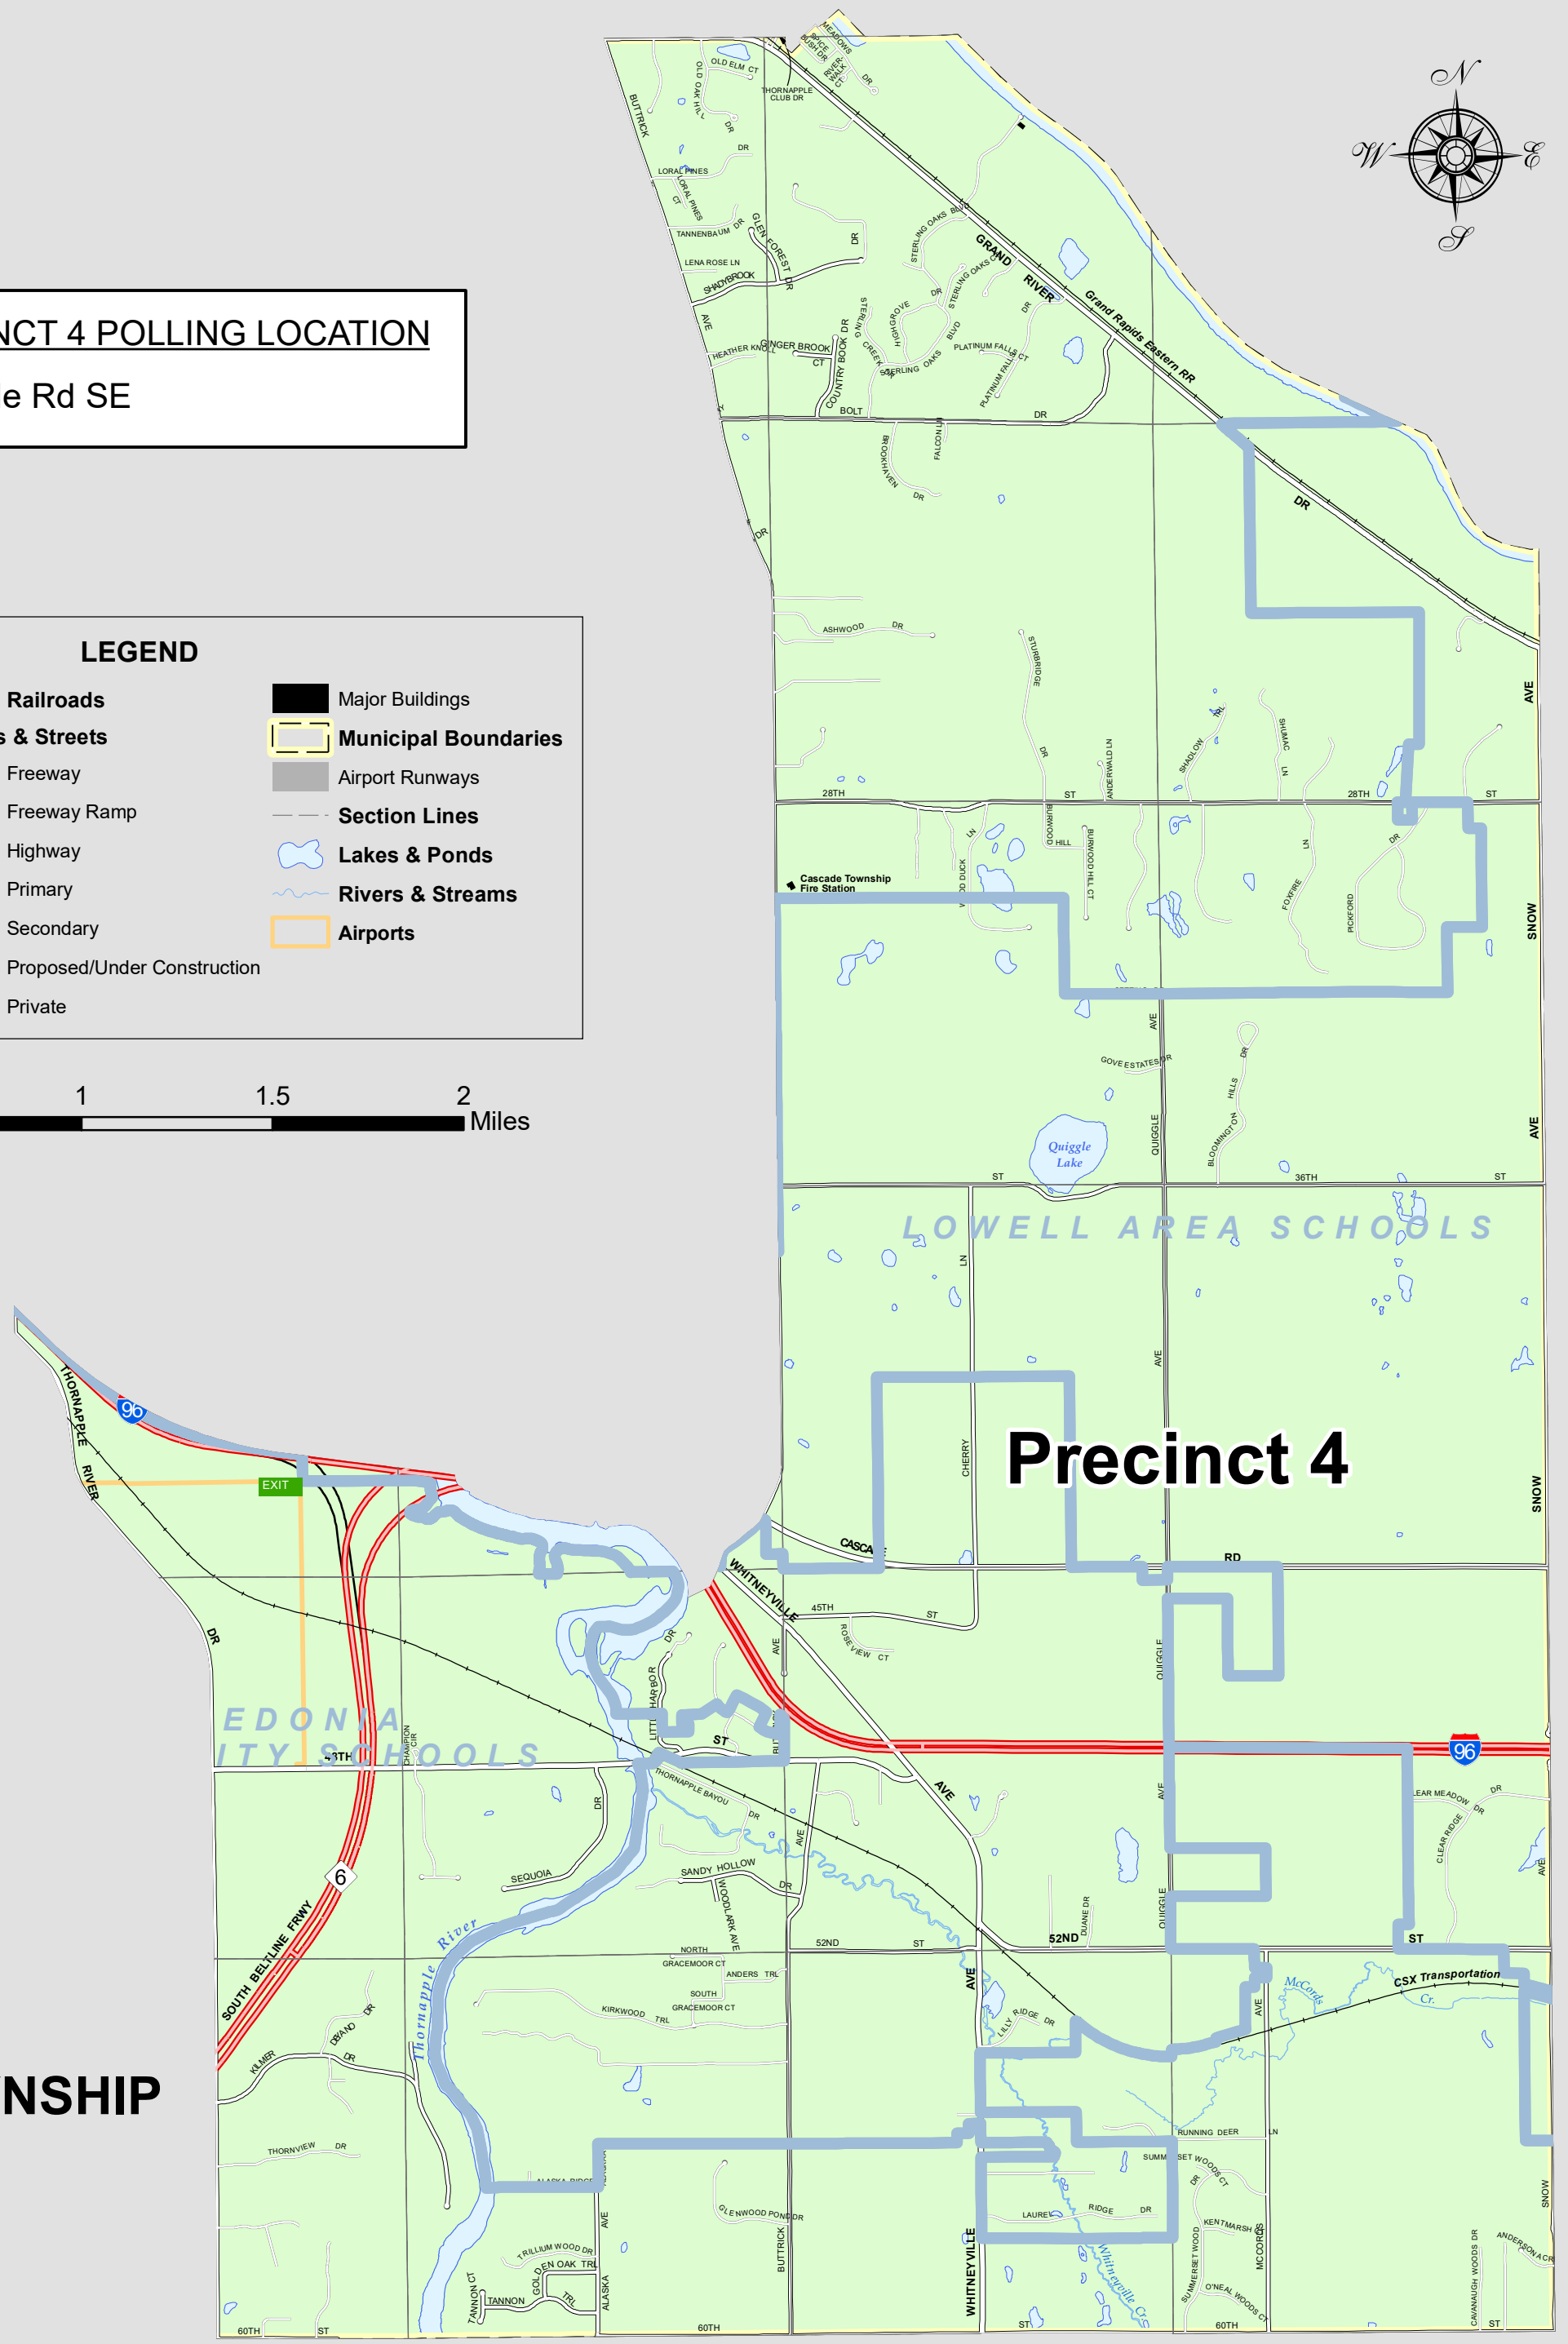

**CASCADE TOWNSHIP PRECINCT 4 POLLING LOCATION**

Ada Bible Church, 8899 Cascade Rd SE

**LEGEND**

School Districts	Railroads	Major Buildings
Freeway	Municipal Boundaries	Airport Runways
Freeway Ramp	Section Lines	Lakes & Ponds
Highway	Rivers & Streams	Airports
Primary		
Secondary		
Proposed/Under Construction		
Private		

**Precinct 4**

**CASCADE CHARTER TOWNSHIP**  
 KENT COUNTY, MICHIGAN  
**PRECINCT 4**

Date: 6/30/2025