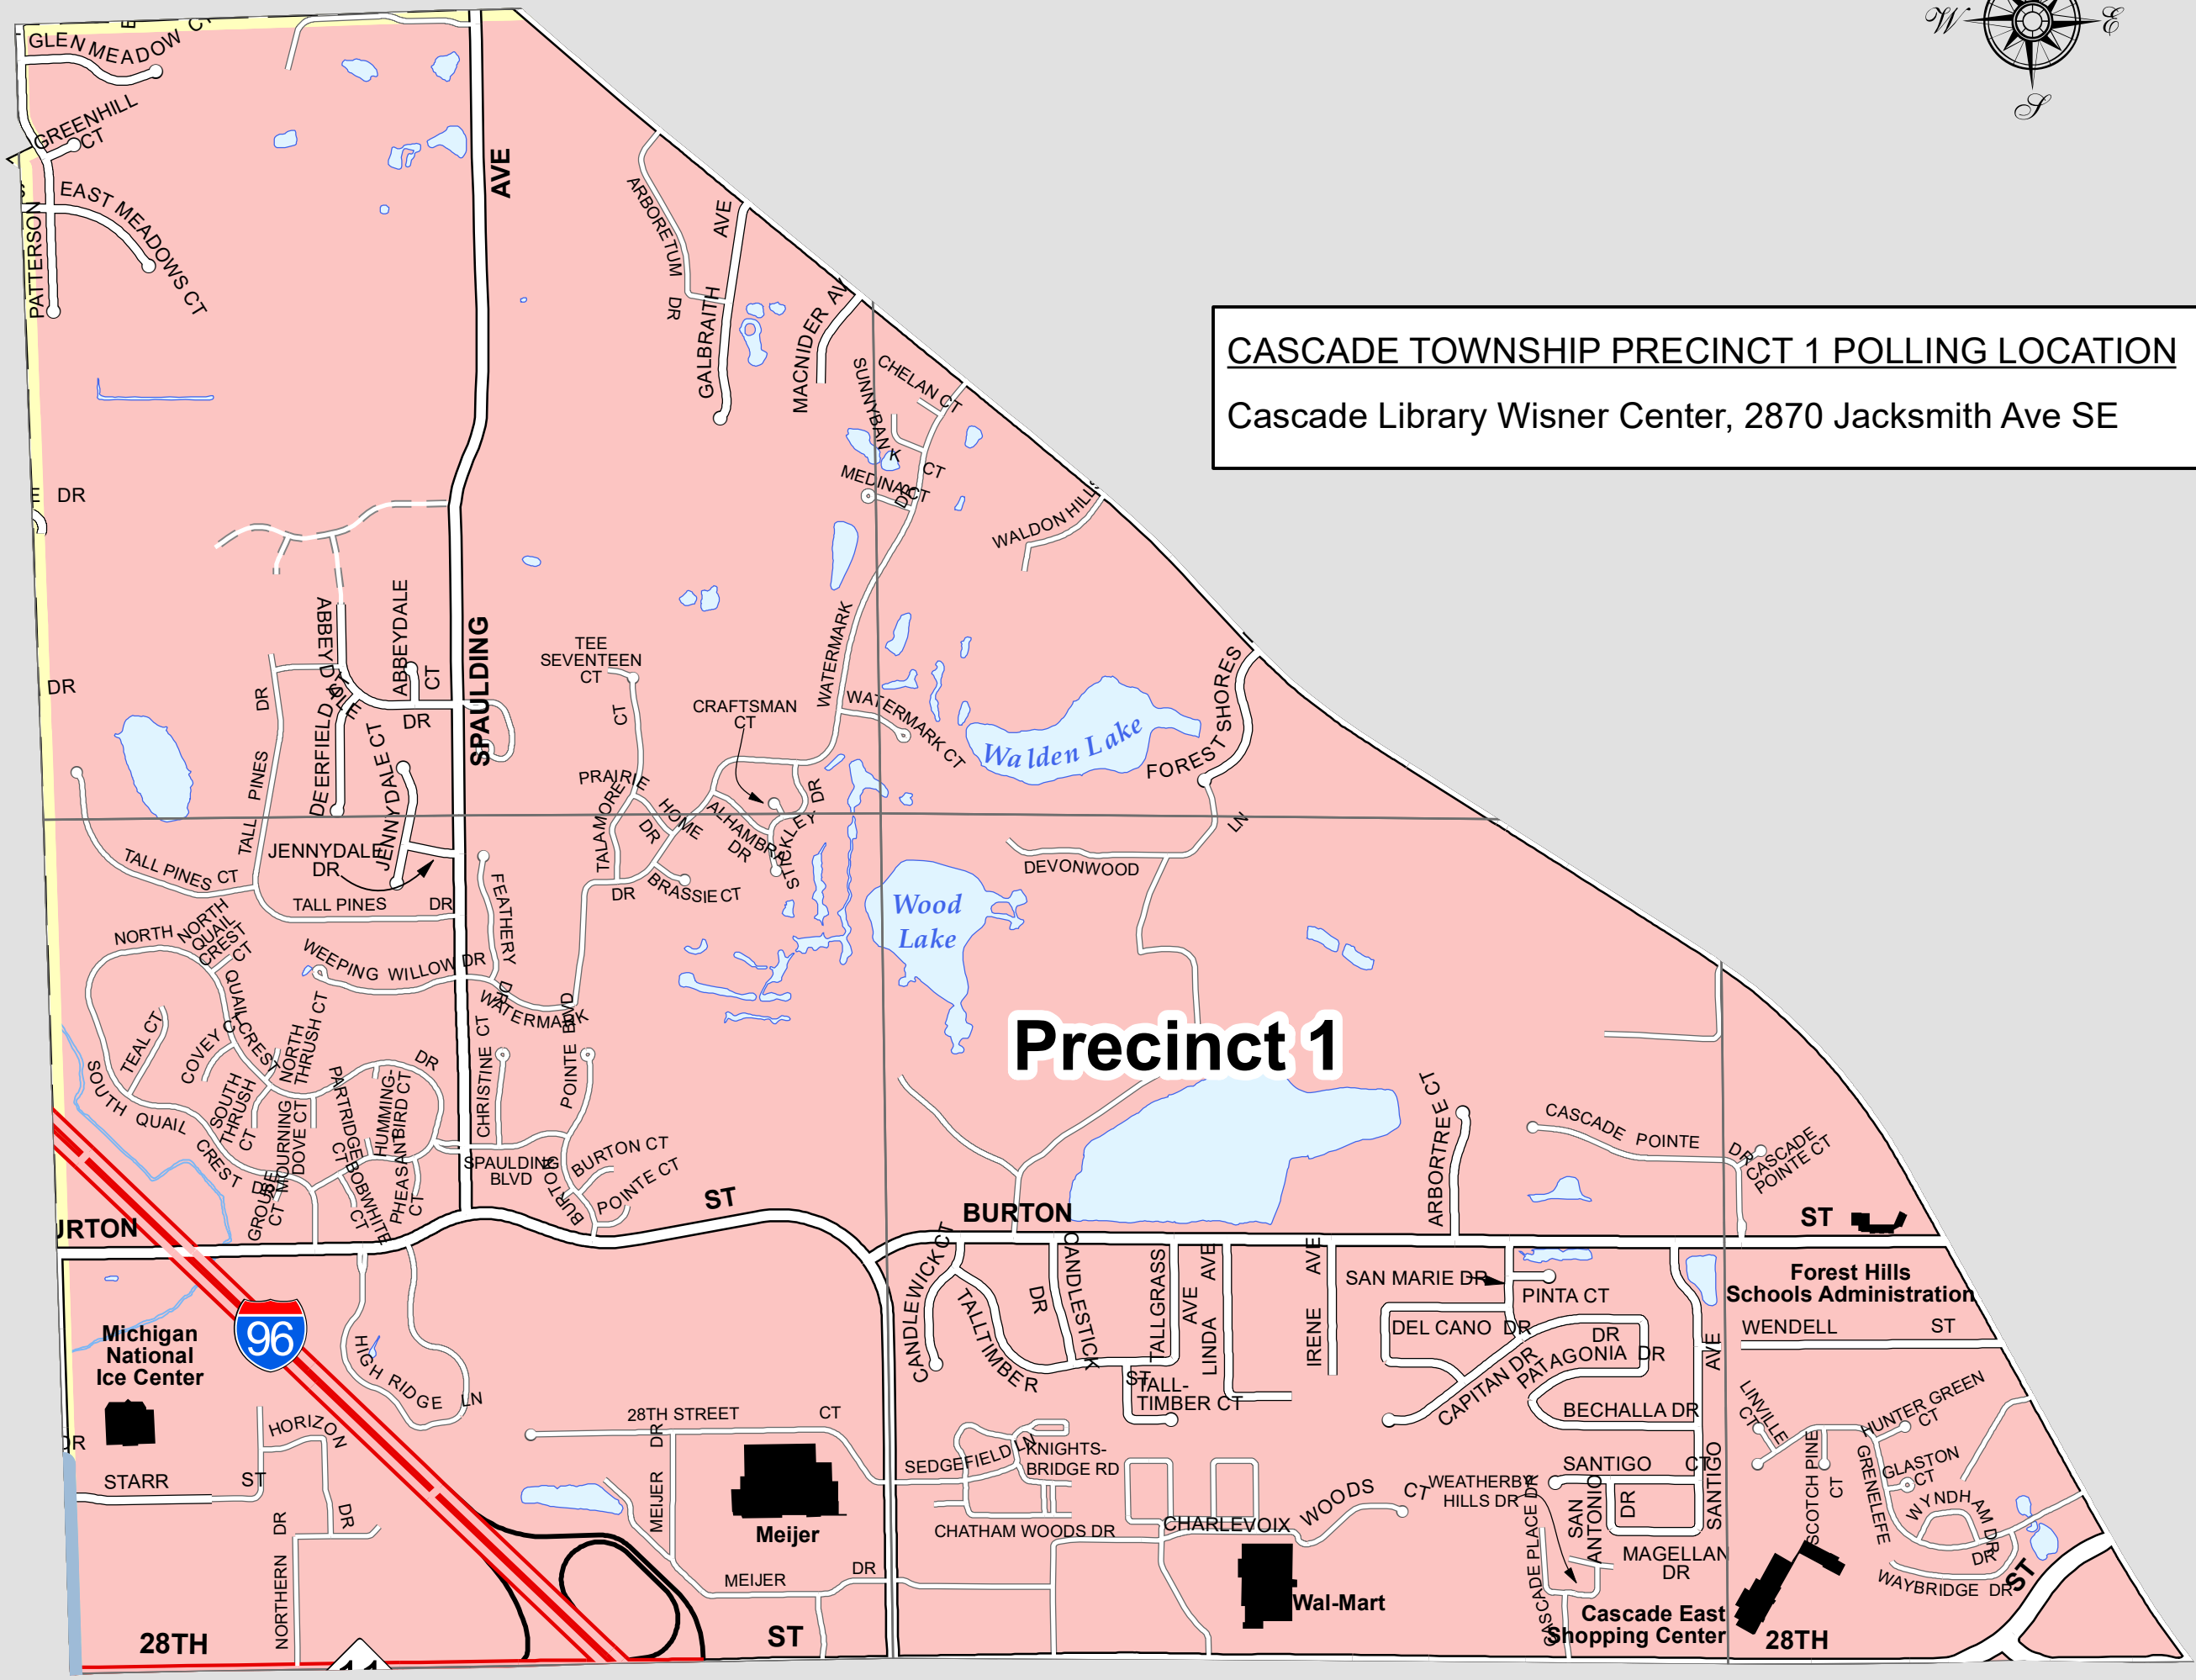

CASCADE TOWNSHIP PRECINCT 1 POLLING LOCATION
Cascade Library Wisner Center, 2870 Jacksmith Ave SE

LEGEND		
School Districts	Railroads	Major Buildings
Freeway	Municipal Boundaries	Airport Runways
Freeway Ramp	Section Lines	Lakes & Ponds
Highway	Rivers & Streams	Airports
Primary		
Secondary		
Proposed/Under Construction		
Private		

CASCADE CHARTER TOWNSHIP
KENT COUNTY, MICHIGAN
PRECINCT 1

Date: 6/30/2025