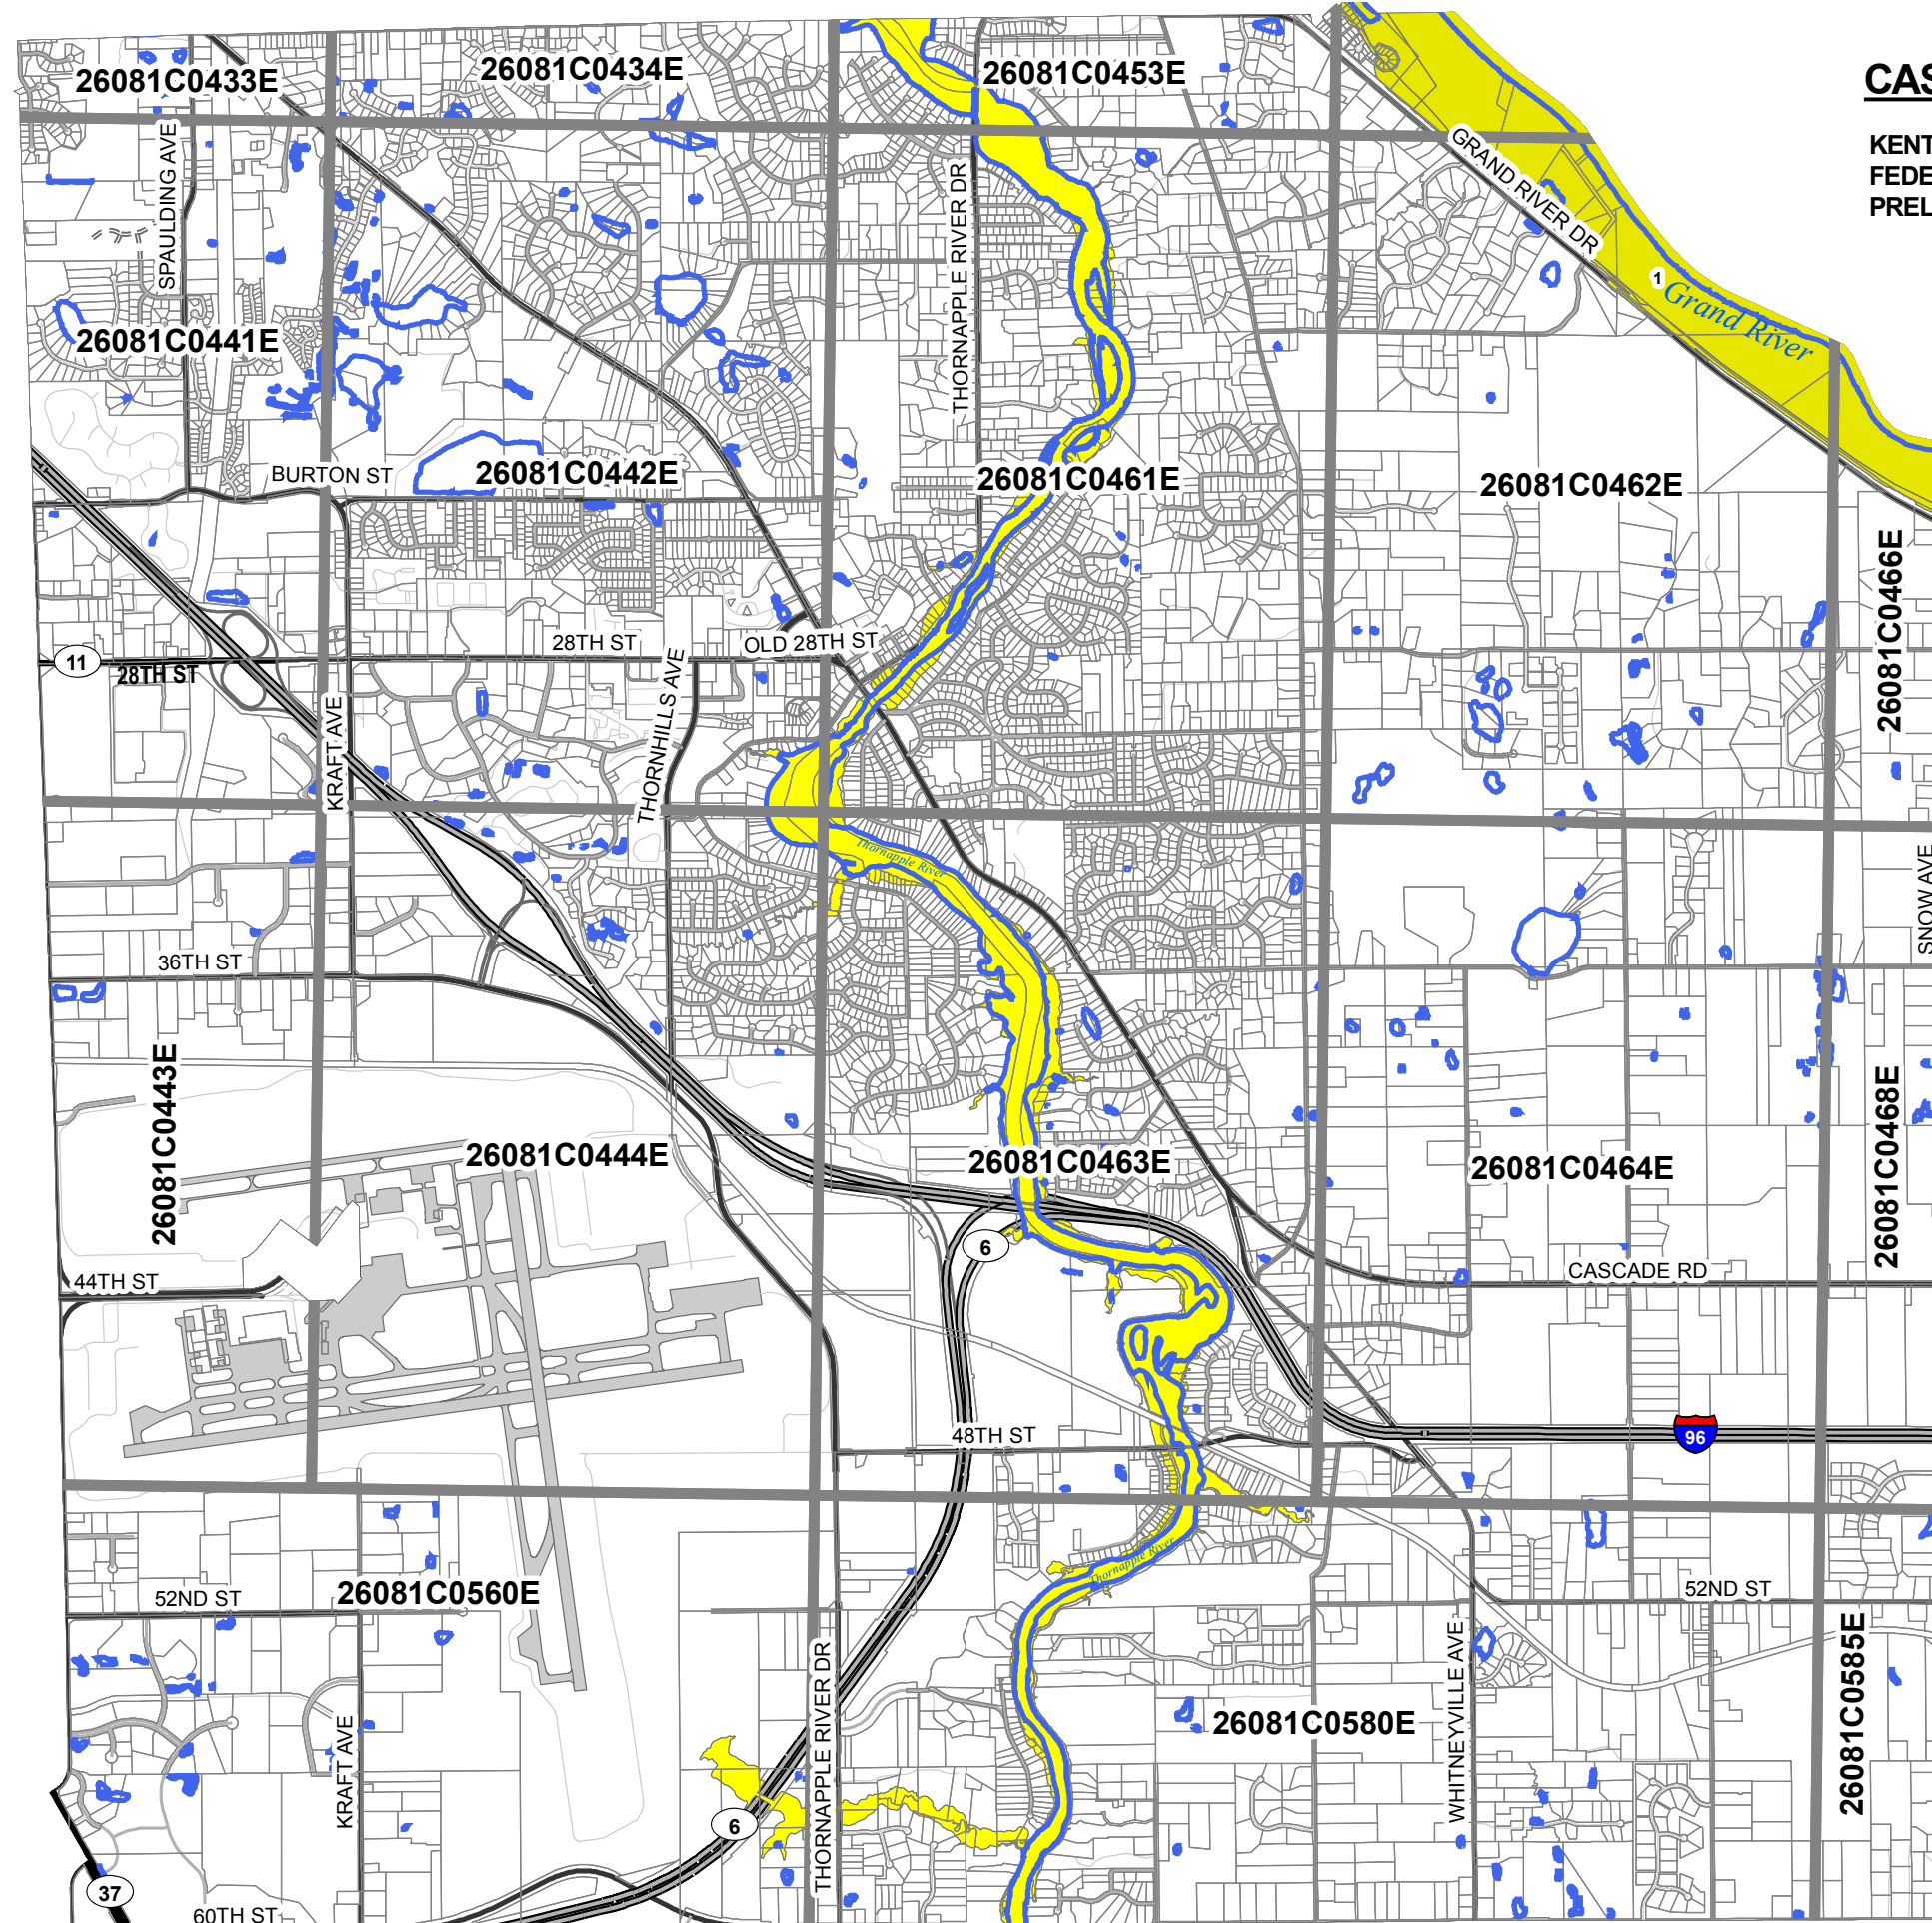

CASCADE CHARTER TOWNSHIP

KENT COUNTY, MICHIGAN
FEDERAL EMERGENCY MANAGEMENT AGENCY (FEMA)
PRELIMINARY FLOOD ZONE DATA

Legend

- FIRM Hardcopy Map Panel Reference Grid
- Rver or Lake Outline
- Parcels
- FLOOD ZONE**
- A
- AE

Flood Zone Data provided by FEMA