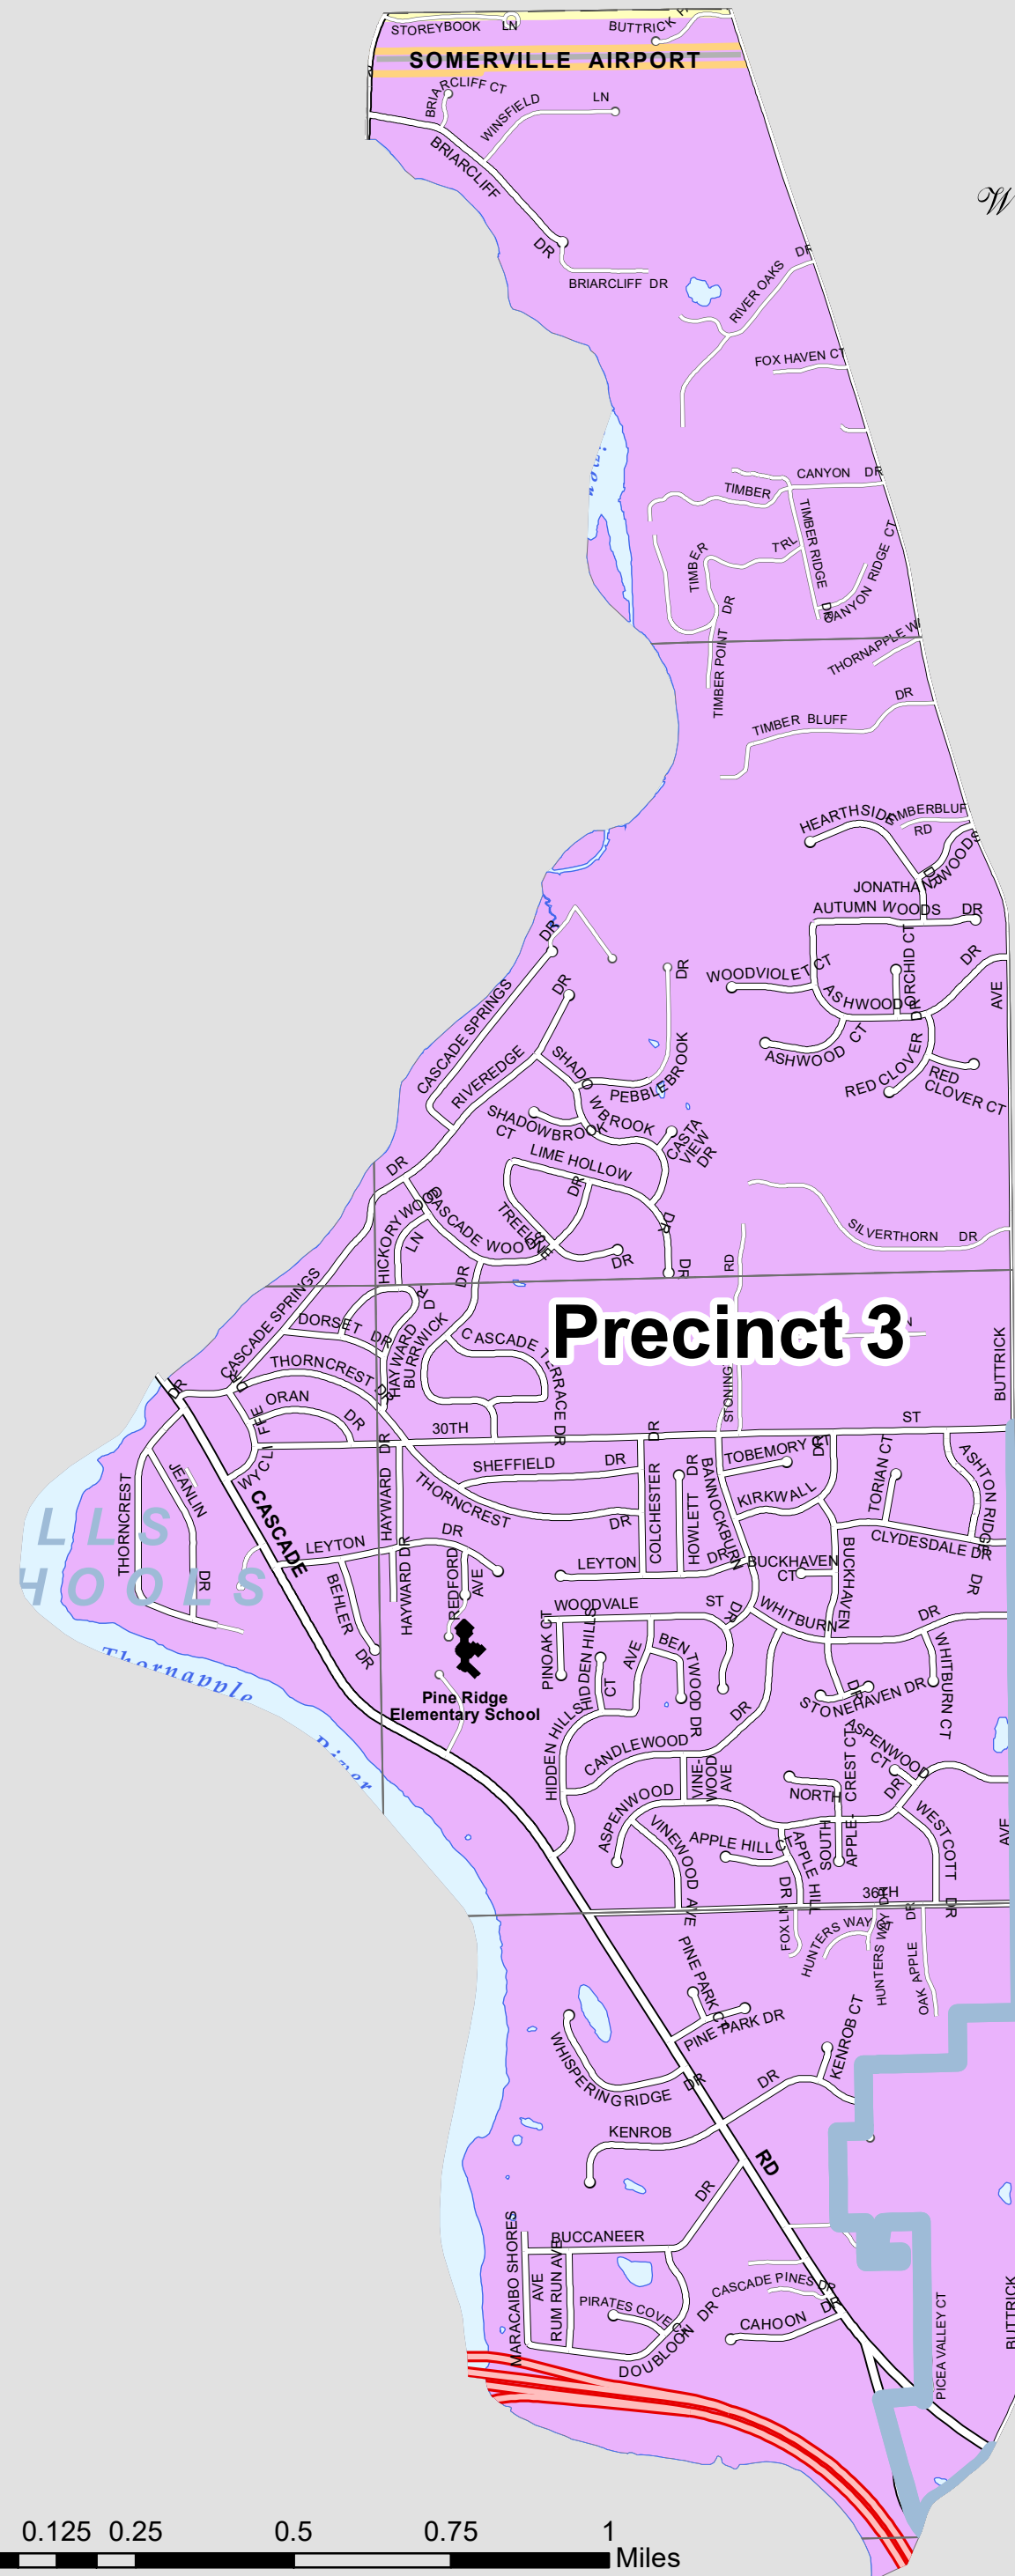

CASCADE TOWNSHIP PRECINCT 3 POLLING LOCATION
 Cascade Christian Church, 2829 Thornapple River Dr SE

LEGEND

School Districts	Railroads	Major Buildings
Roads & Streets		
Freeway	Municipal Boundaries	Airport Runways
Freeway Ramp	Section Lines	Lakes & Ponds
Highway	Rivers & Streams	Airports
Primary		
Secondary		
Proposed/Under Construction		
Private		

CASCADE CHARTER TOWNSHIP
 KENT COUNTY, MICHIGAN
PRECINCT 3

Date: 6/30/2025