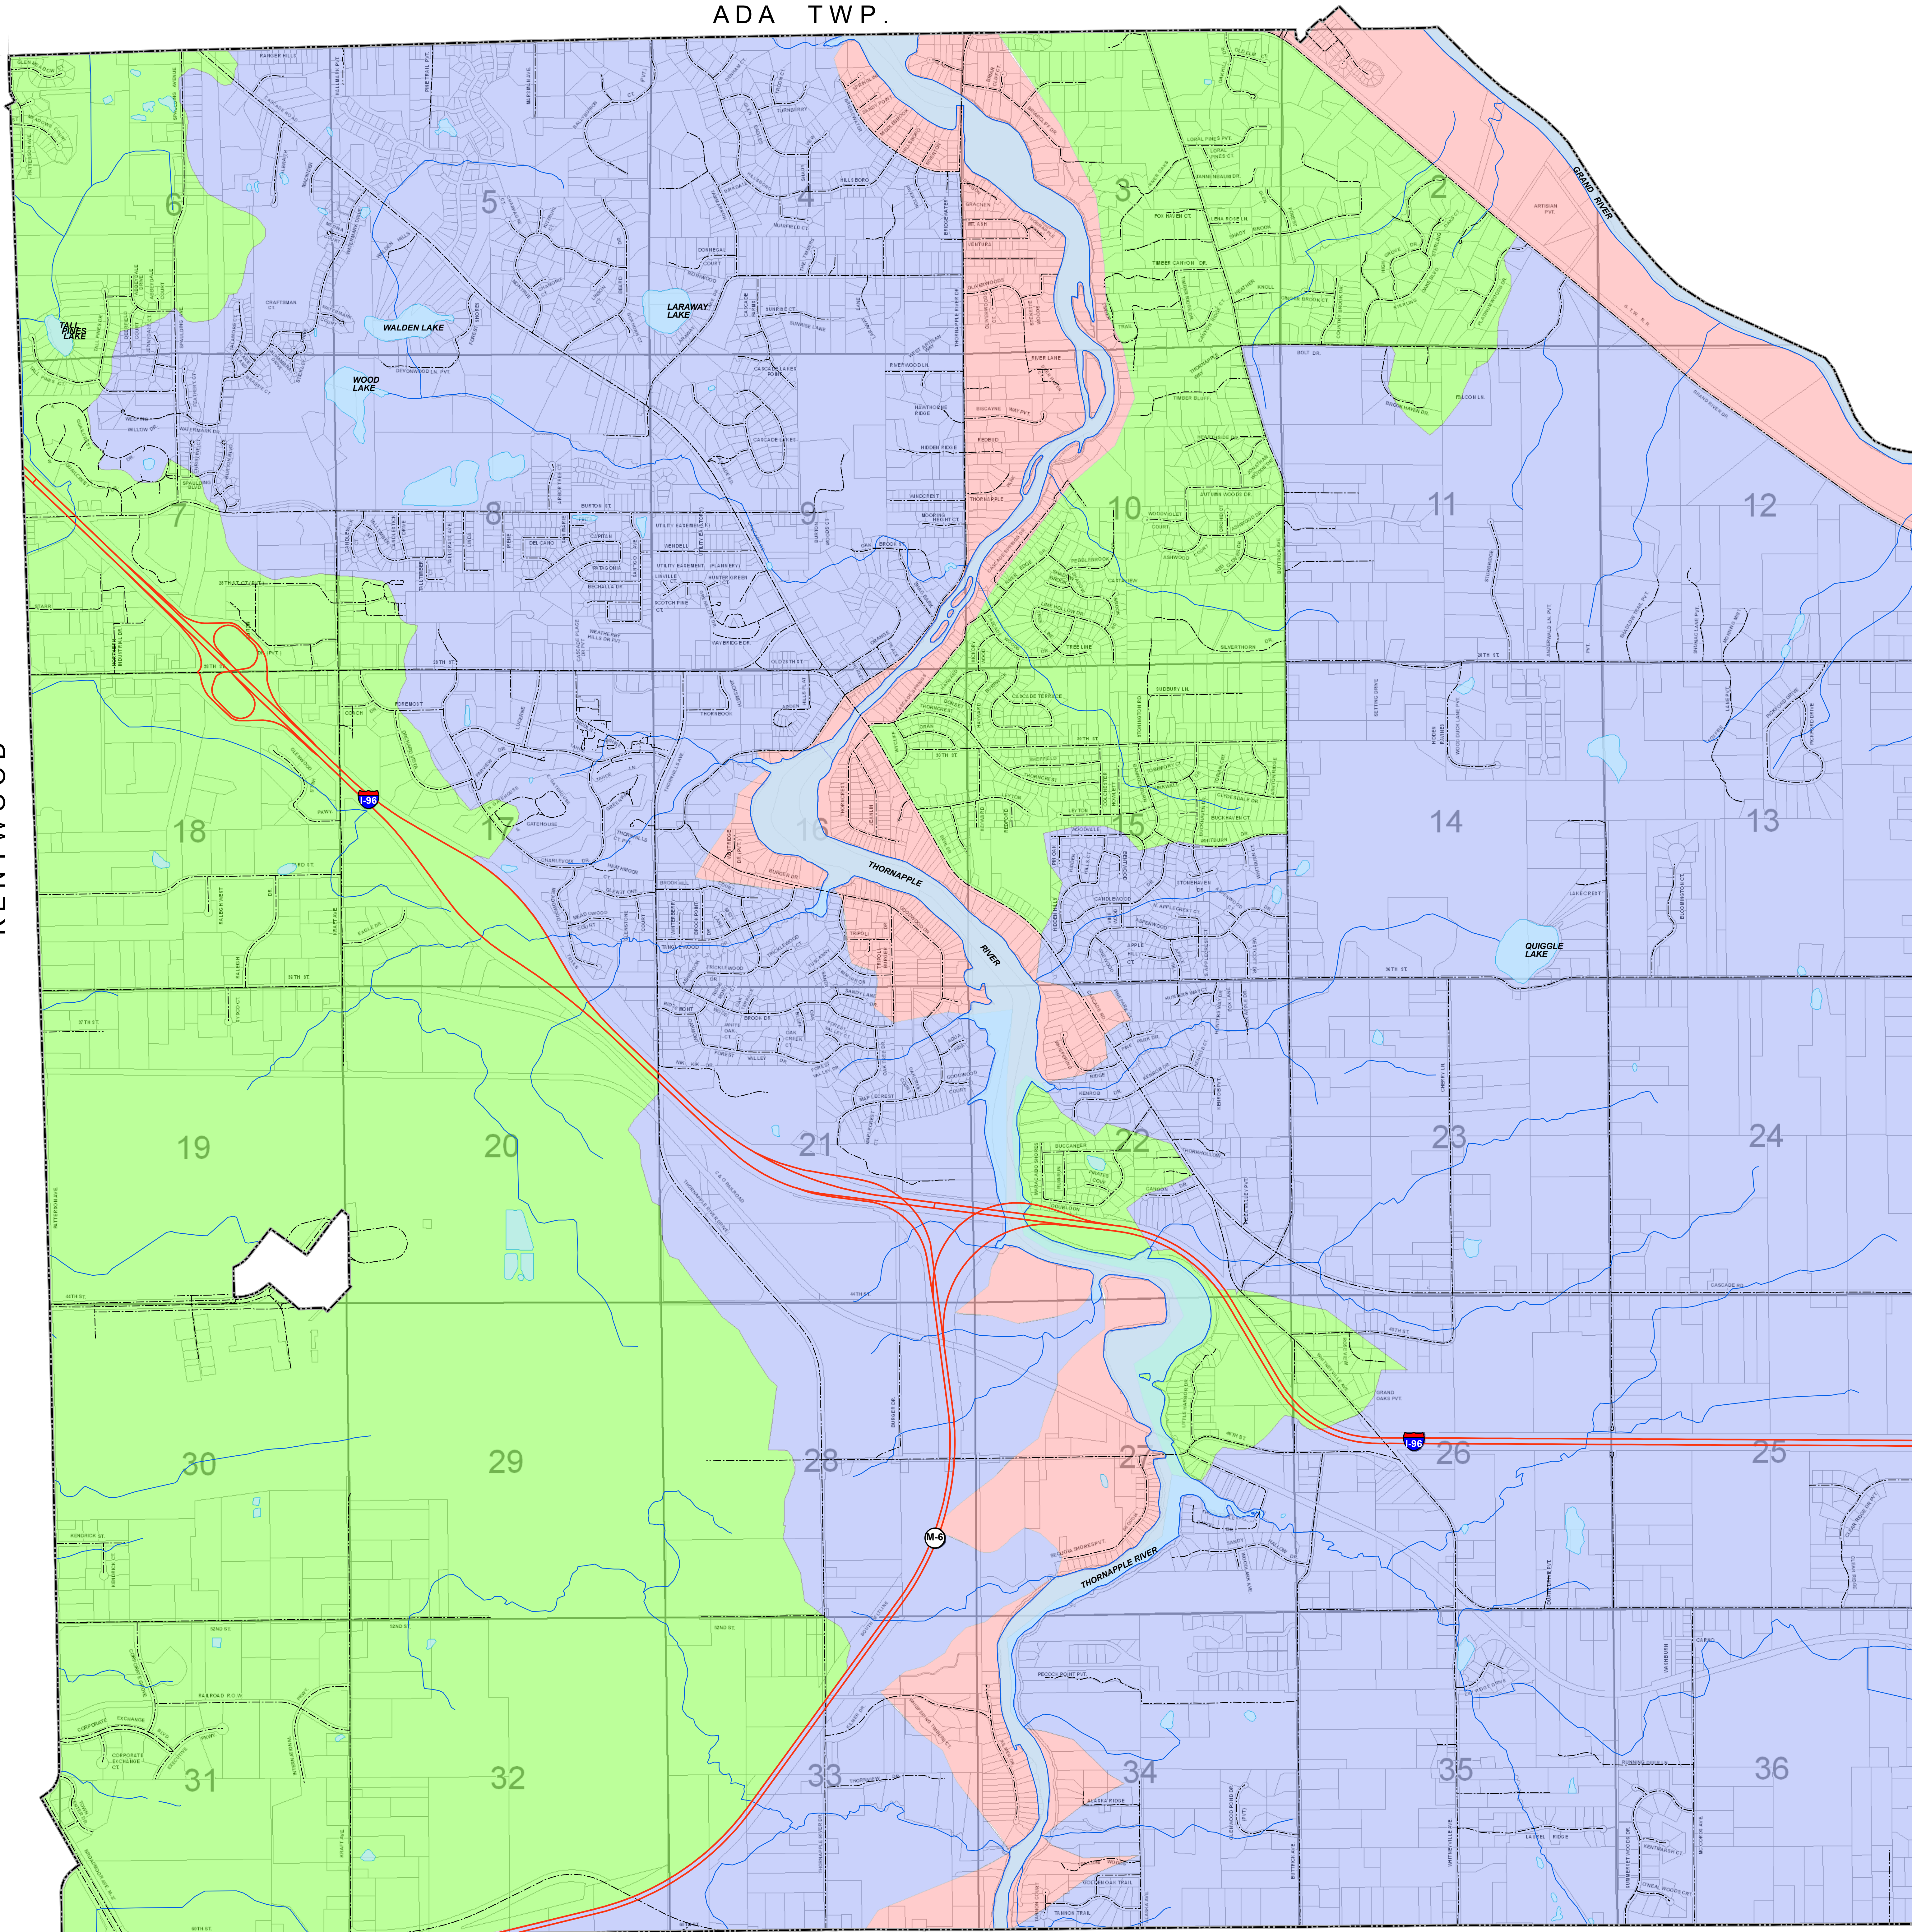

ADA TWP.

KENTWOOD

LOWELL TWP.

CALEDONIA TWP.

CASCADE CHARTER TOWNSHIP

KENT COUNTY, MICHIGAN

STORM WATER ORDINANCE
MAY 14, 2008

APPENDIX A
STORM WATER
MANAGEMENT ZONES

Legend

Storm Water Management Zones

- Zone A
- Zone B
- Zone C

1:200 Feet